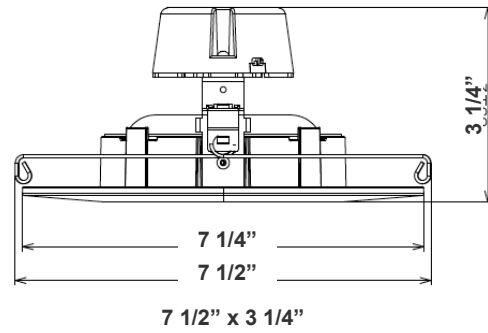

Westgate Compatible Recessed Trims:

RDL6-ADJ