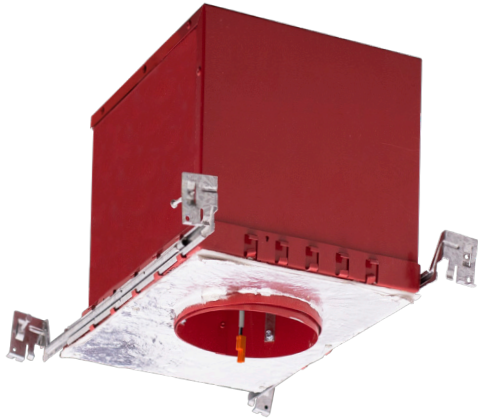

ICFAL SERIES Indoor Lighting

ICFAL-6
AIRTIGHT FIRE-RATED NEW CONST. LED RECESSED LIGHT HOUSING

WESTGATE
THE FUTURE IS HERE...AND IT'S QUITE BRIGHT!

Customer Name: _____

Project Name: _____

Note: _____ Type: _____

6" Type IC fire-rated new construction LED housing. Compatible with LED lamps with quick connector. 2-hour fire-rated & air-tight certified.

17 1/2"(H) x 15 4/5"(W) x 6 1/3"(D)

Features

- Type IC Rated for Direct Contact With Insulation; Complies With The Standard of UL for Luminaires (UL 1598)
- ETL Listed for 2-Hour Fire Resistance to Meet and Exceed Strict Fire UL 263 Safety Code
- Meets Title 24 Requirements
- Rated for Direct Contact With IC Insulation
- LED quick connector provided
- ETL ASTM E283/E283M-19 Air Tight certified
- Integrated Non-Combustible Insulation Acts As a Sound Barrier Minimizing Sound Transfer Between Floors
- Trims and Inserts Sold Separately

Technical Specifications

Electrical:

- Voltage: 120V or 277V
- Wattage: 22W

Mechanical:

- Double wall IC rated for direct contact with insulation.
- For use in IC and non-IC conditions
- Housing adjusts in frame to accommodate up to 1 1/2" ceiling thickness
- Airtight housing with gasket to restrict airflow in accordance with ASTM E-283 air-tight requirements
- Suitable for Damp Locations

Junction Box:

- Pre-wired #21 gauge galvanized steel junction box with (7) 1/2" knockouts and (4) Romex® knockouts and removable plates

Hanger Bars:

- Pre Installed hanger bars with True Nail easy installation in regular lumber, engineered lumber, and Laminated Beams. Integral T-bar slots for easy installation in T-Bars. Spans up 24" and can be repositioned 90°. Score lines allow for tool-free hanger bar size reduction. Integral leveling flange allows for single-person installation while easily aligning the housings with the joists