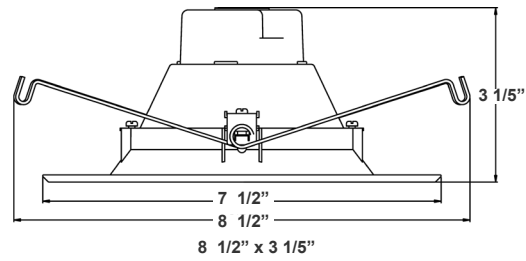

Westgate Compatible Recessed Trims:

RDP6

MODEL NO.	Wattage	Voltage	Lumens	Color Temp.
RDPF6-MCT5	13W	120V	1040LM	2700K/ 3000K/ 3500K/ 4000K/ 5000K
RDPS6-MCT5	13W	120V	1040LM	2700K/ 3000K/ 3500K/ 4000K/ 5000K