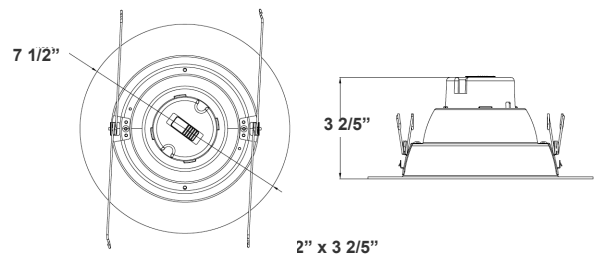

RDL6-WP

MODEL NO.	Wattage	Voltage	Lumens	Color Temp.
RDL6-MCT5-WP	14W	120V	1140LM	2700K/ 3000K/ 3500K/ 4000K/ 5000K
RDL6-27K-WP	19W	120V	1200LM	2700K
RDL6-30K-WP	19W	120V	1250LM	3000K
RDL6-35K-WP	19W	120V	1275LM	3500K
RDL6-41K-WP	19W	120V	1300LM	4100K
RDL6-50K-WP	19W	120V	1350LM	5000K
RDL6-65K-WP	19W	120V	1400LM	6500K