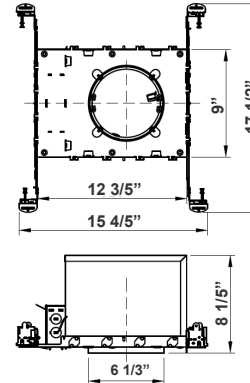

6" Type IC fire-rated new construction LED housing. Compatible with LED lamps with quick connector. 2-hour fire-rated & air-tight certified.

17 1/2"(H) x 15 4/5"(W) x 6 1/3"(D)

Features

- Type IC Rated for Direct Contact With Insulation; Complies With The Standard of UL for Luminaires (UL 1598)
- ETL Listed for 2-Hour Fire Resistance to Meet and Exceed Strict Fire UL 263 Safety Code
- Meets Title 24 Requirements
- Rated for Direct Contact With IC Insulation
- LED quick connector provided
- ETL ASTM E283/E283M-19 Air Tight certified
- Integrated Non-Combustible Insulation Acts As a Sound Barrier Minimizing Sound Transfer Between Floors
- Trims and Inserts Sold Separately

Junction Box:

- Pre-wired #21 gauge galvanized steel junction box with (7) 1/2" knockouts and (4) Romex® knockouts and removable plates

Hanger Bars:

- Pre Installed hanger bars with True Nail easy installation in regular lumber, engineered lumber, and Laminated Beams. Integral T-bar slots for easy installation in T-Bars. Spans up 24" and can be repositioned 90°. Score lines allow for tool-free hanger bar size reduction. Integral leveling flange allows for single-person installation while easily aligning the housings with the joists