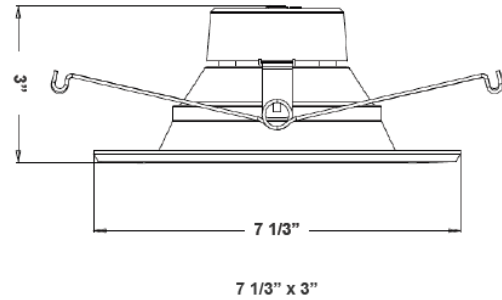

Westgate Compatible Recessed Trims:

RDL6-BF

MODEL NO.	Wattage	Voltage	Lumens	Color Temp.
RDL6-BF-MCT5	15W	120V	1140LM	2700K/ 3000K/ 3500K/ 4000K/ 5000K
RDL6-BF-MCT5-ORB	15W	120V	1140LM	2700K/ 3000K/ 3500K/ 4000K/ 5000K
RDL6-BF-MCT5-BK	15W	120V	1140LM	2700K/ 3000K/ 3500K/ 4000K/ 5000K
RDL6-BF-27K	18W	120V	1120LM	2700K
RDL6-BF-30K	18W	120V	1204LM	3000K
RDL6-BF-30K-ORB	18W	120V	1204LM	3000K
RDL6-BF-35K	18W	120V	1280LM	3500K
RDL6-BF-41K	18W	120V	1300LM	4100K
RDL6-BF-50K	18W	120V	1350LM	5000K