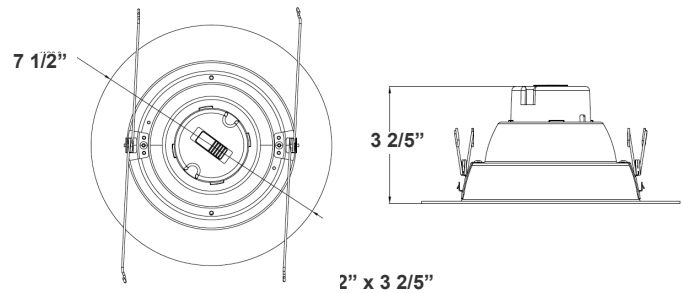

RDL6-ST

MODEL NO.	Wattage	Voltage	Lumens	Color Temp.
RDL6-ST-MCT5	15W	120V	1140LM	2700K/ 3000K/ 3500K/ 4000K/ 5000K
RDL6-ST-MCT5-ORB	15W	120V	1140LM	2700K/ 3000K/ 3500K/ 4000K/ 5000K
RDL6-ST-MCT5-BK	15W	120V	1140LM	2700K/ 3000K/ 3500K/ 4000K/ 5000K